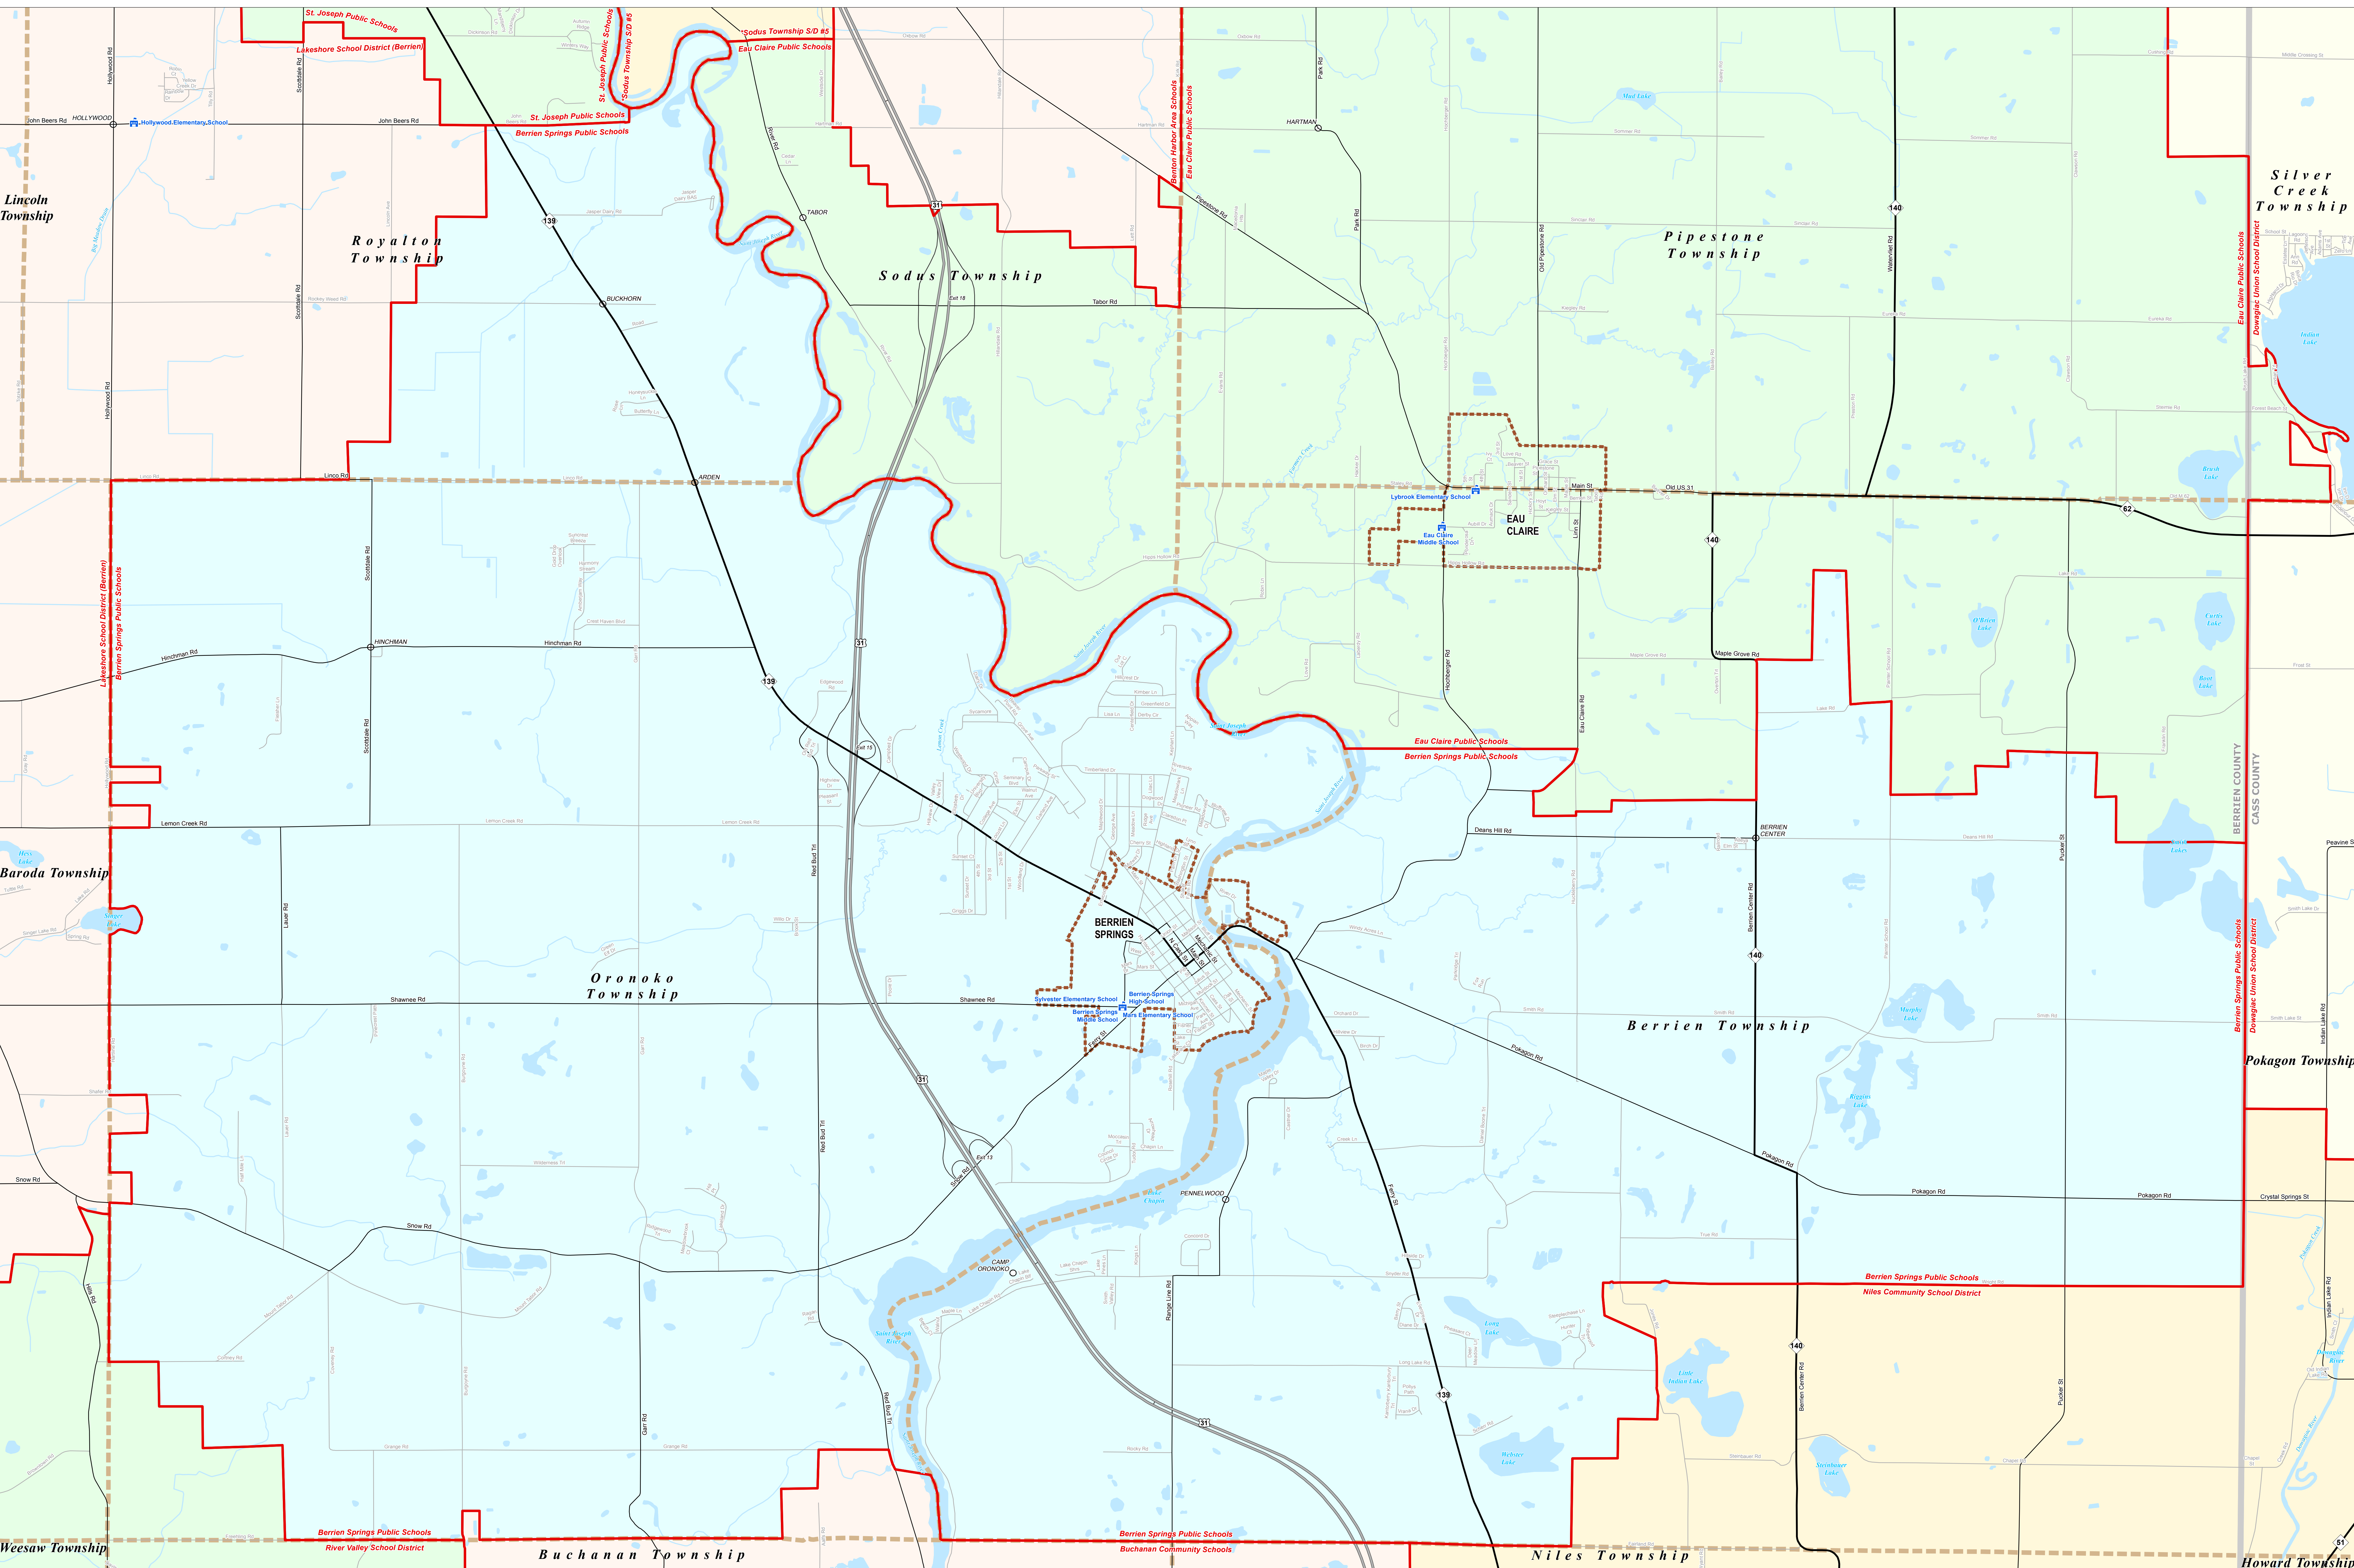

BERRIEN SPRINGS PUBLIC SCHOOLS

Berrien RESA

Legend

School District	School	Railroad
County	Unincorporated Place	Water Feature
City	Freeway	River, Stream, or Drain
Township	Highway	Primary Road
Village	Local Road	
Census Designated Place